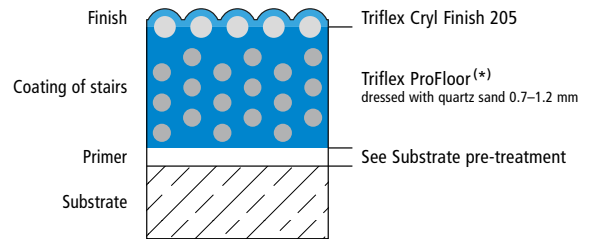

Stair coating system
Triflex TSS

System drawing

Stairs

System build-up – Detail A

Stair coating system
Triflex TSS

System drawing

Stair – detail waterproofing

System build-up – Detail C

(*) Triflex ProFloor (3K) or Triflex ProFloor RS 2K

(**) Triflex Special Fleece or Triflex Special Fleece PF

Height differences where the fleece overlaps are exaggerated.