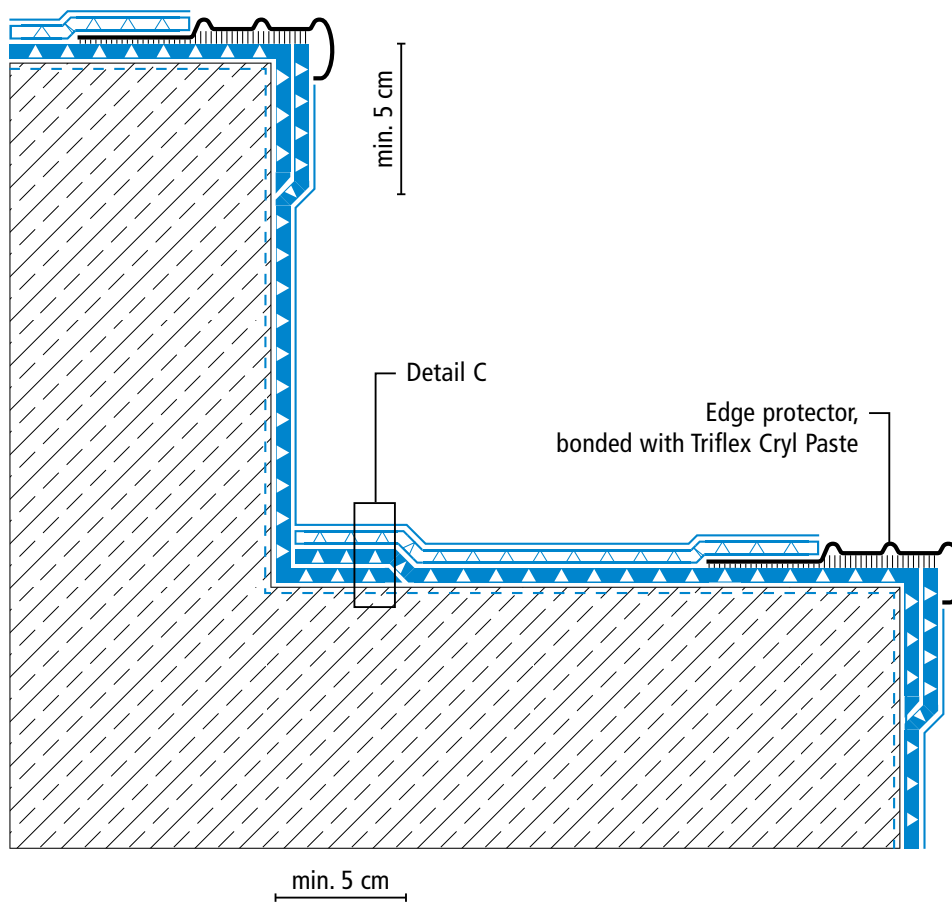

Stair coating system
Triflex TSS

System drawing

Stairs

System build-up – Detail A

Stair coating system
Triflex TSS

System drawing

Stair – detail waterproofing

System build-up – Detail C

(*) Triflex ProFloor (3K) or Triflex ProFloor RS 2K

(**) Triflex Special Fleece or Triflex Special Fleece PF

Height differences where the fleece overlaps are exaggerated.