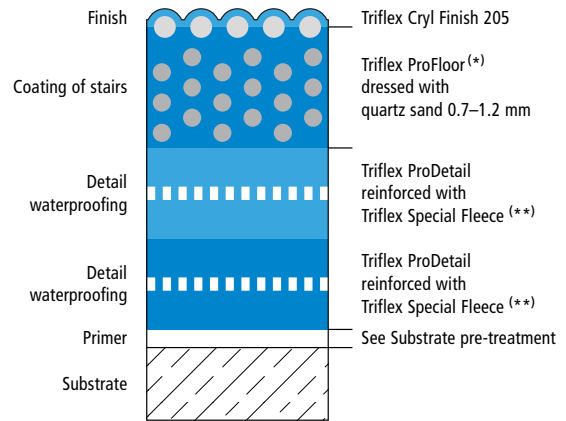

Stair coating system
Triflex TSS

System drawing

Stairs

System build-up – Detail A

Stair coating system
Triflex TSS

System drawing

Stair – detail waterproofing

System build-up – Detail C

(*) Triflex ProFloor (3K) or Triflex ProFloor RS 2K

(**) Triflex Special Fleece or Triflex Special Fleece PF

Height differences where the fleece overlaps are exaggerated.